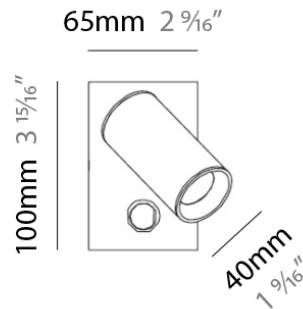

TUB LED SURFACE

D93203

PROJECT	
TYPE	
NOTES	
QUANTITY	
DATE	

GENERAL

Series: Tub LED
Brand: Milan
Division: Design
Mounting Type: Surface
Mounting Location: Wall
Subcategory: Spots

PHYSICAL

Diameter (mm): 40
Diameter (in): 1 ⁹/₁₆
Length (mm): 70
Length (in): 2 ³/₄
Height (mm): 100
Height (in): 3 ¹⁵/₁₆
Extension (mm): 120
Extension (in): 4 ³/₄

ELECTRICAL

Lamp Type: LED
Max. Wattage Per Lamp (W): 4
Dimming: Electronic Low Voltage Dimming
Driver Included: No
Lamp Voltage (V): 120

LED

Number of LEDs: 1
Color Temperature (°K): 2700
Nominal Lumen (lm): 300
CRI: >80 CRI

OPTICAL

RATINGS AND CERTIFICATIONS

Certified By: Certified for North American Standards
IP rating: IP20