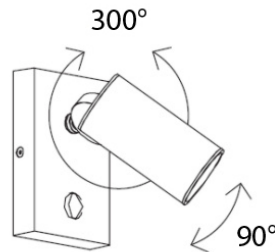

TUB LED SURFACE

D93203

PROJECT	
TYPE	
NOTES	
QUANTITY	
DATE	

GENERAL

Series: Tub LED
Brand: Milan
Division: Design
Mounting Type: Surface
Mounting Location: Wall
Subcategory: Spots

PHYSICAL

Diameter (mm): 40
Diameter (in): 1 ⁹/₁₆
Length (mm): 70
Length (in): 2 ³/₄
Height (mm): 100
Height (in): 3 ¹⁵/₁₆
Extension (mm): 120
Extension (in): 4 ³/₄

ELECTRICAL

Lamp Type: LED
Max. Wattage Per Lamp (W): 4
Dimming: Electronic Low Voltage Dimming
Driver Included: No
Lamp Voltage (V): 120

LED

Number of LEDs: 1
Color Temperature (°K): 2700
Nominal Lumen (lm): 300
CRI: >80 CRI

OPTICAL

RATINGS AND CERTIFICATIONS

Certified By: Certified for North American Standards
IP rating: IP20