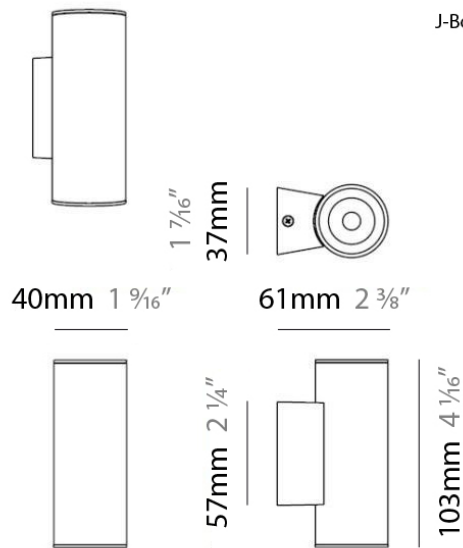

PROJECT	
TYPE	
NOTES	
QUANTITY	
DATE	

TUB LED SURFACE

D93134

GENERAL

Series: Tub LED
 Brand: Milan
 Division: Design
 Mounting Type: Surface
 Mounting Location: Wall
 Subcategory: Uplight

PHYSICAL

Shape: Cylinder
 Diameter (mm): 108
 Diameter (in): 4 1/4
 Length (mm): 40
 Length (in): 1 9/16
 Height (mm): 103
 Height (in): 4 1/16
 Extension (mm): 61
 Extension (in): 2 3/8
 Light Distribution: Uplight
 Weight (kg): 1.4
 Weight (lbs): 3
 Fixture Finish: Chrome
 Fixture Material: Metal

OPTICAL

RATINGS AND CERTIFICATIONS

Certified By: CSA Certified to UL and CSA Standards
 IP rating: IP20

Ø108mm 4 1/4"

J-Box cover plate Included

TUB LED SURFACE

D93137

PROJECT	
TYPE	
NOTES	
QUANTITY	
DATE	

GENERAL

Series: Tub LED
 Brand: Milan
 Division: Design
 Mounting Type: Surface
 Mounting Location: Wall
 Subcategory: Up/Down Light

PHYSICAL

Shape: Cylinder
 Diameter (mm): 108
 Diameter (in): 4 1/4
 Length (mm): 40
 Length (in): 1 9/16
 Height (mm): 153
 Height (in): 6
 Extension (mm): 61
 Extension (in): 2 3/8
 Light Distribution: Direct / Indirect
 Weight (kg): 1.4
 Weight (lbs): 3
 Fixture Finish: WHI
 Fixture Material: Metal

PROJECT	
TYPE	
NOTES	
QUANTITY	
DATE	

GENERAL

Series: Tub LED
 Brand: Milan
 Division: Design
 Mounting Type: Surface
 Mounting Location: Wall
 Subcategory: Spots

PHYSICAL

Diameter (mm): 40
 Diameter (in): 1 ⁹/₁₆
 Length (mm): 70
 Length (in): 2 ³/₄
 Height (mm): 100
 Height (in): 3 ¹⁵/₁₆
 Extension (mm): 120
 Extension (in): 4 ³/₄