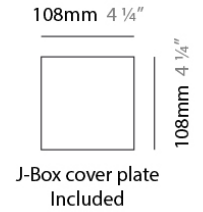

TUB LED SURFACE

D93203

PROJECT	
TYPE	
NOTES	
QUANTITY	
DATE	

GENERAL

Series: Tub LED
Brand: Milan
Division: Design
Mounting Type: Surface
Mounting Location: Wall
Subcategory: Spots

PHYSICAL

Diameter (mm): 40
Diameter (in): 1 ⁹/₁₆
Length (mm): 70
Length (in): 2 ³/₄
Height (mm): 100
Height (in): 3 ¹⁵/₁₆
Extension (mm): 120
Extension (in): 4 ³/₄

ELECTRICAL

Lamp Type: LED
Max. Wattage Per Lamp (W): 4
Dimming: Electronic Low Voltage Dimming
Driver Included: No
Lamp Voltage (V): 120

LED

Number of LEDs: 1
Color Temperature (°K): 2700
Nominal Lumen (lm): 300
CRI: >80 CRI

OPTICAL

RATINGS AND CERTIFICATIONS

Certified By: Certified for North American Standards
IP rating: IP20