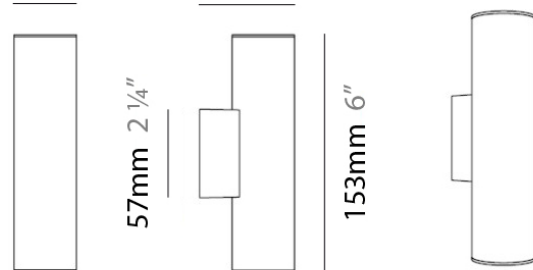

PROJECT	
TYPE	
NOTES	
QUANTITY	
DATE	

TUB LED SURFACE

D93134

GENERAL

Series: Tub LED
 Brand: Milan
 Division: Design
 Mounting Type: Surface
 Mounting Location: Wall
 Subcategory: Uplight

PHYSICAL

Shape: Cylinder
 Diameter (mm): 108
 Diameter (in): 4 1/4
 Length (mm): 40
 Length (in): 1 9/16
 Height (mm): 103
 Height (in): 4 1/16
 Extension (mm): 61
 Extension (in): 2 3/8
 Light Distribution: Uplight
 Weight (kg): 1.4
 Weight (lbs): 3
 Fixture Finish: Chrome
 Fixture Material: Metal

GENERAL

Series: Tub LED
 Brand: Milan
 Division: Design
 Mounting Type: Surface
 Mounting Location: Wall
 Subcategory: Up/Down Light

PHYSICAL

Shape: Cylinder
 Diameter (mm): 108
 Diameter (in): 4 1/4
 Length (mm): 40
 Length (in): 1 9/16
 Height (mm): 153
 Height (in): 6
 Extension (mm): 61
 Extension (in): 2 3/8
 Light Distribution: Direct / Indirect
 Weight (kg): 1.4
 Weight (lbs): 3
 Fixture Finish: WHI
 Fixture Material: Metal

OPTICAL

RATINGS AND CERTIFICATIONS

Certified By: CSA Certified to UL and CSA Standards
 IP rating: IP20

Ø108mm 4 1/4"

J-Box cover plate Included

40mm 1 9/16" 61mm 2 3/8"

TUB LED SURFACE

D93203

PROJECT	
TYPE	
NOTES	
QUANTITY	
DATE	

GENERAL

Series: Tub LED
 Brand: Milan
 Division: Design
 Mounting Type: Surface
 Mounting Location: Wall
 Subcategory: Spots

PHYSICAL

Diameter (mm): 40
 Diameter (in): 1 ⁹/₁₆
 Length (mm): 70
 Length (in): 2 ³/₄
 Height (mm): 100
 Height (in): 3 ¹⁵/₁₆
 Extension (mm): 120
 Extension (in): 4 ³/₄