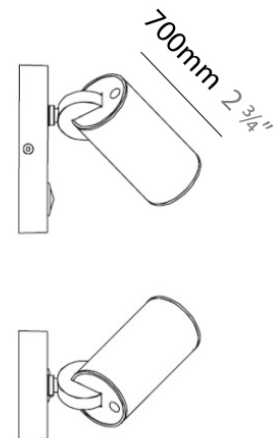

TUB LED SURFACE

D93203

PROJECT	
TYPE	
NOTES	
QUANTITY	
DATE	

GENERAL

Series: Tub LED
Brand: Milan
Division: Design
Mounting Type: Surface
Mounting Location: Wall
Subcategory: Spots

PHYSICAL

Diameter (mm): 40
Diameter (in): 1 ⁹/₁₆
Length (mm): 70
Length (in): 2 ³/₄
Height (mm): 100
Height (in): 3 ¹⁵/₁₆
Extension (mm): 120
Extension (in): 4 ³/₄

ELECTRICAL

Lamp Type: LED
Max. Wattage Per Lamp (W): 4
Dimming: Electronic Low Voltage Dimming
Driver Included: No
Lamp Voltage (V): 120

LED

Number of LEDs: 1
Color Temperature (°K): 2700
Nominal Lumen (lm): 300
CRI: >80 CRI

OPTICAL

RATINGS AND CERTIFICATIONS

Certified By: Certified for North American Standards
IP rating: IP20